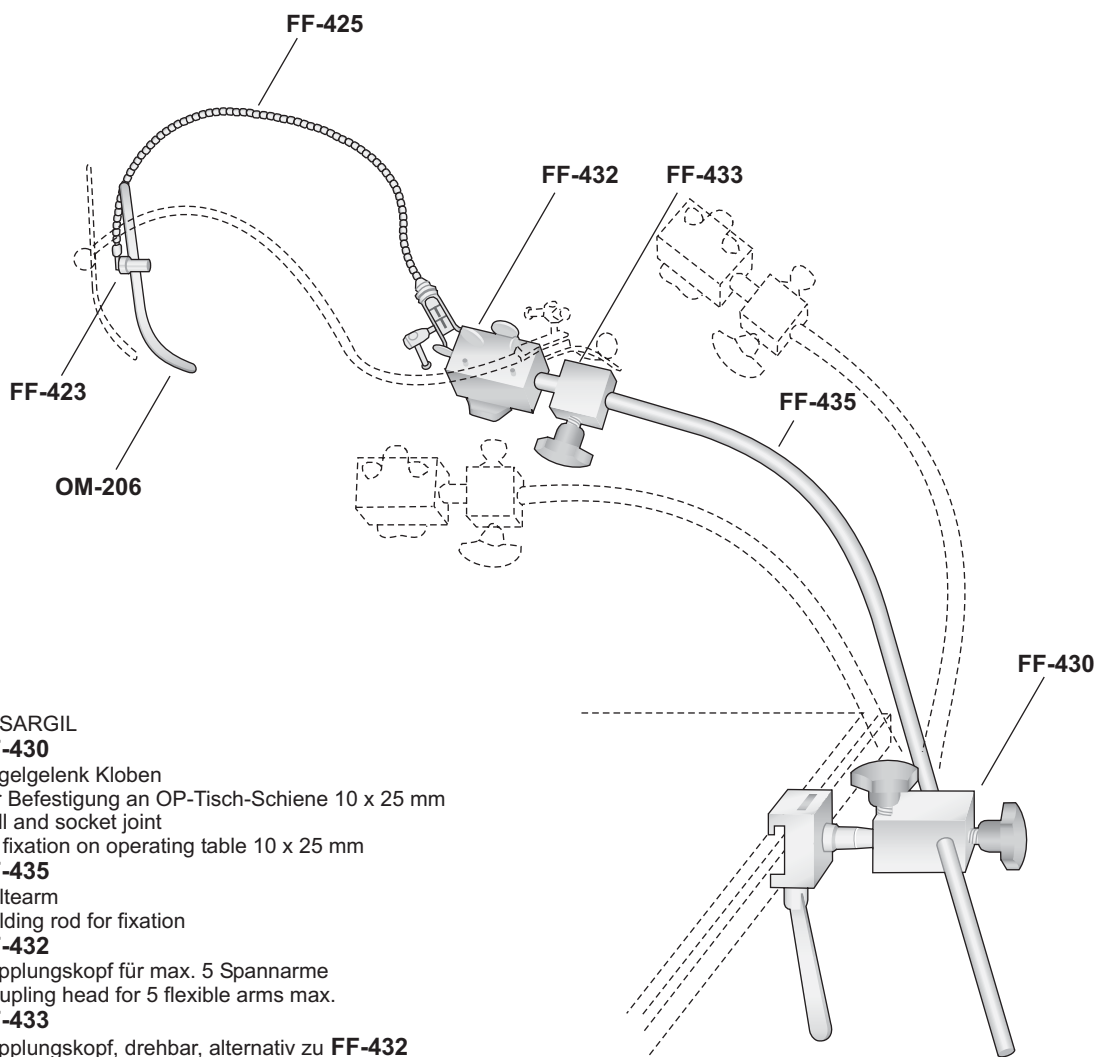

LEYLA Retractor System

YASARGIL

FF-430

Kugelgelenk Kloben
zur Befestigung an OP-Tisch-Schiene 10 x 25 mm
Ball and socket joint
for fixation on operating table 10 x 25 mm

FF-435

Haltearm
Holding rod for fixation