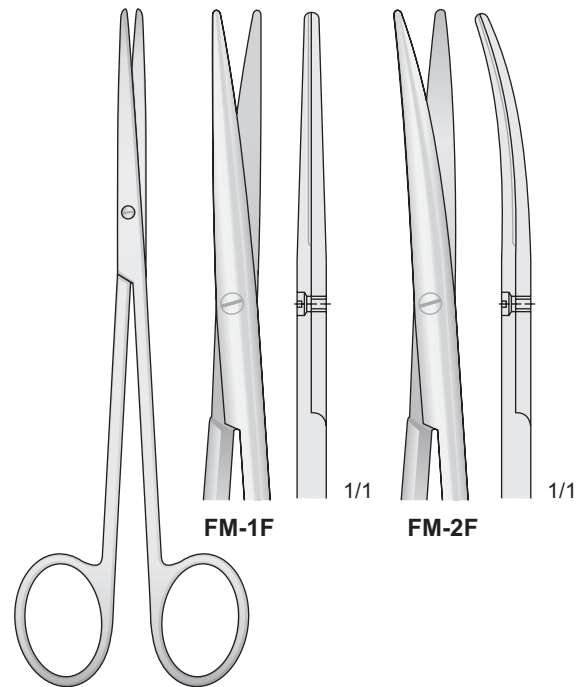

FM-1F

FM-2F

METZENBAUM-FINO
FM-1F/FM-2F
145 mm