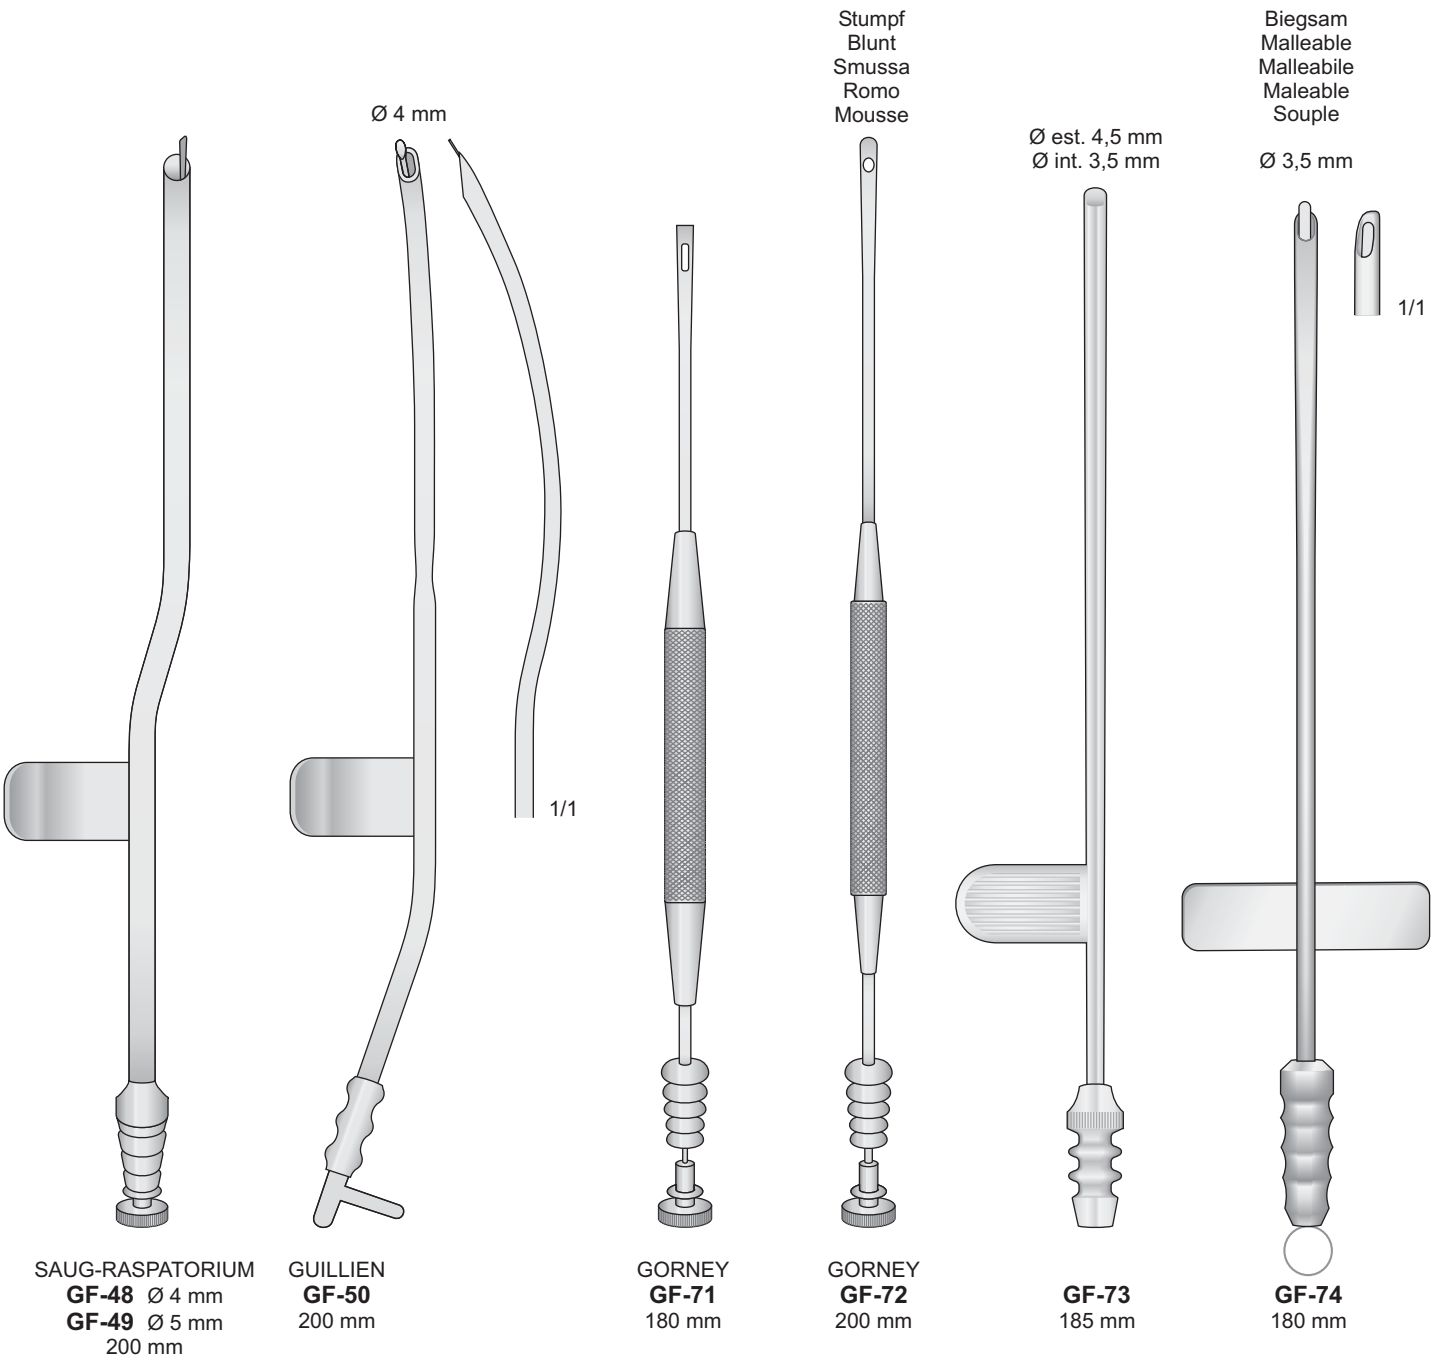

Saugraspatorium Scharf - Raspatories, Scharp
Raschietti taglienti - Raspador cortante - Rugine tranchante