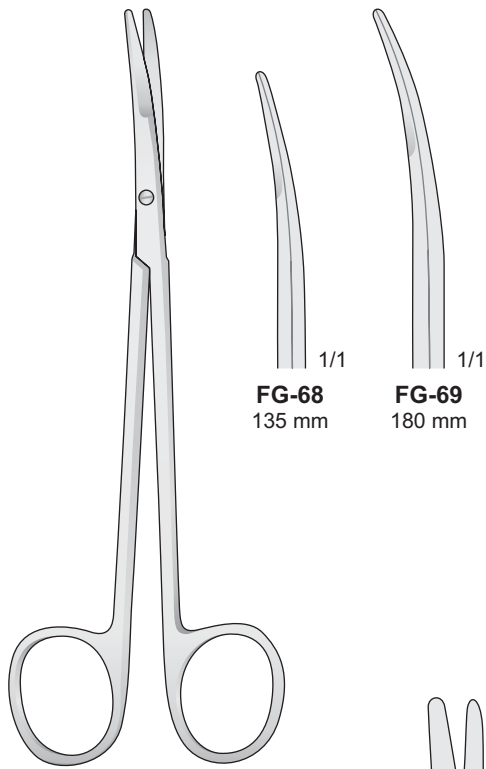

GLASSMAN
FG-68/FG-69

FG-68
135 mm

FG-69
180 mm