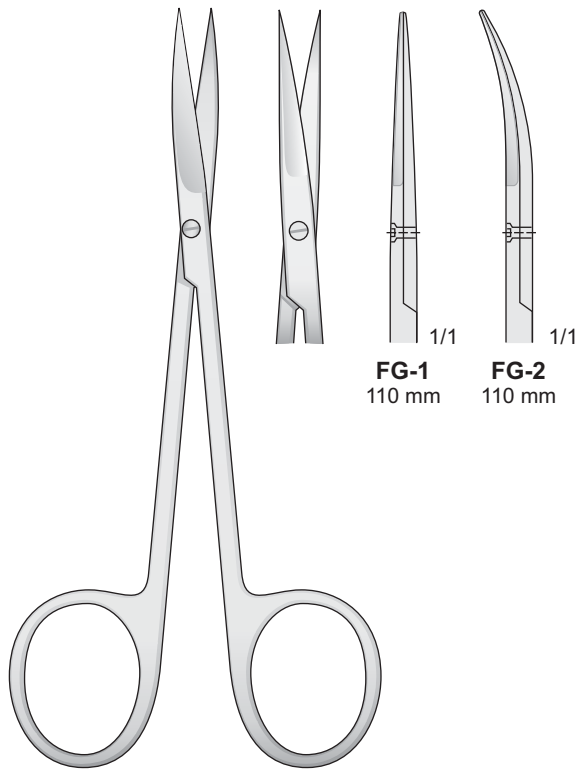

IRIS
FG-1/FG-2
110 mm