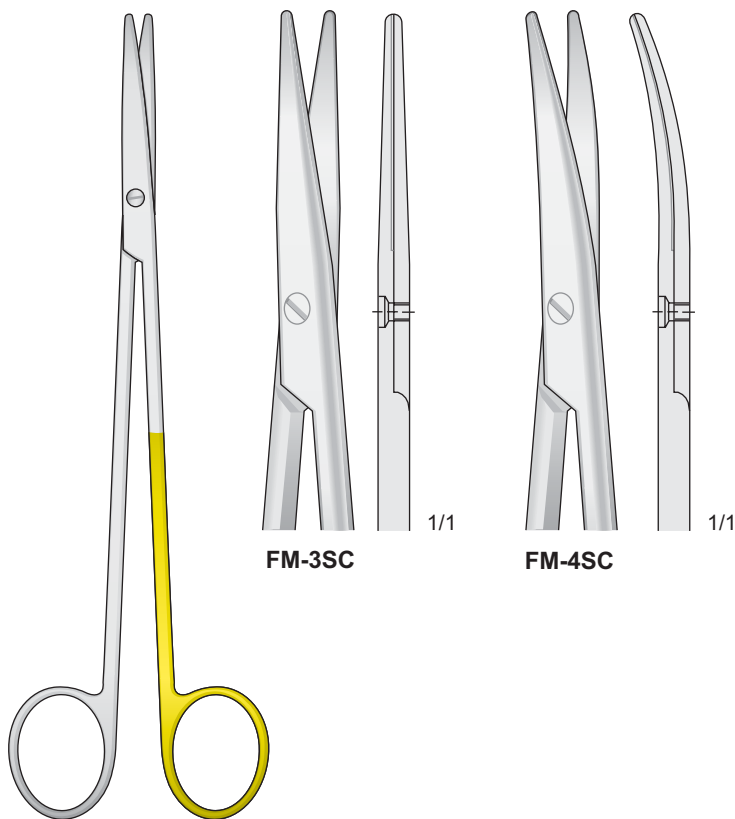

S Form

"Super-cut" scheren micro-schliff für tissue atrauma - "Super-cut" scissors for gripping tissue and cutting interproximally
Forbici "Super-cut" estremamente taglienti per tessuti con riduzione del trauma - Tijeras "super cortes" para cortar tissue-atrauma
Ciseaux "super cut" coupe les tissus en reduisant les risques de traumatisme

IRIS
FG-1SC/FG-2SC
110 mm

METZENBAUM
FM-1SC/FM-2SC
145 mm

METZENBAUM
FM-3SC/FM-4SC
185 mm

"Super-cut" scheren micro-schliff für tissue atrauma - "Super-cut" scissors for gripping tissue and cutting interproximally
 Forbici "Super-cut" estremamente taglienti per tessuti con riduzione del trauma - Tijeras "super cortes" para cortar tissue-atrauma
 Ciseaux "super cut" coupe les tissus en réduisant les risques de traumatisme