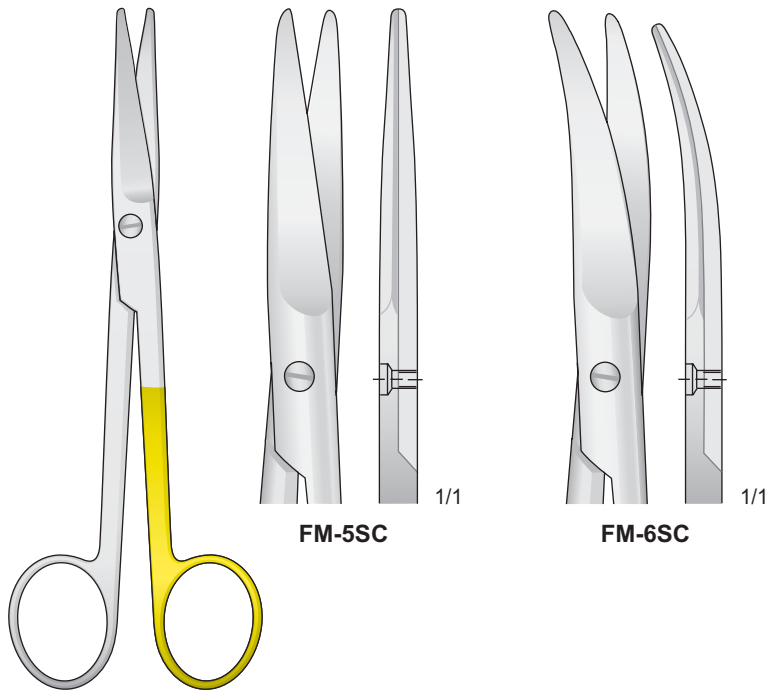

S Form

"Super-cut" scheren micro-schliff für tissue atrauma - "Super-cut" scissors for gripping tissue and cutting interproximally
Forbici "Super-cut" estremamente taglienti per tessuti con riduzione del trauma - Tijeras "super cortes" para cortar tissue-atrauma
Ciseaux "super cut" coupe les tissus en reduisant les risques de traumatisme

IRIS
FG-1SC/FG-2SC
110 mm

METZENBAUM
FM-1SC/FM-2SC
145 mm

METZENBAUM
FM-3SC/FM-4SC
185 mm

"Super-cut" scheren micro-schliff für tissue atrauma - "Super-cut" scissors for gripping tissue and cutting interproximally
 Forbici "Super-cut" estremamente taglienti per tessuti con riduzione del trauma - Tijeras "super cortes" para cortar tissue-atrauma
 Ciseaux "super cut" coupe les tissus en réduisant les risques de traumatisme