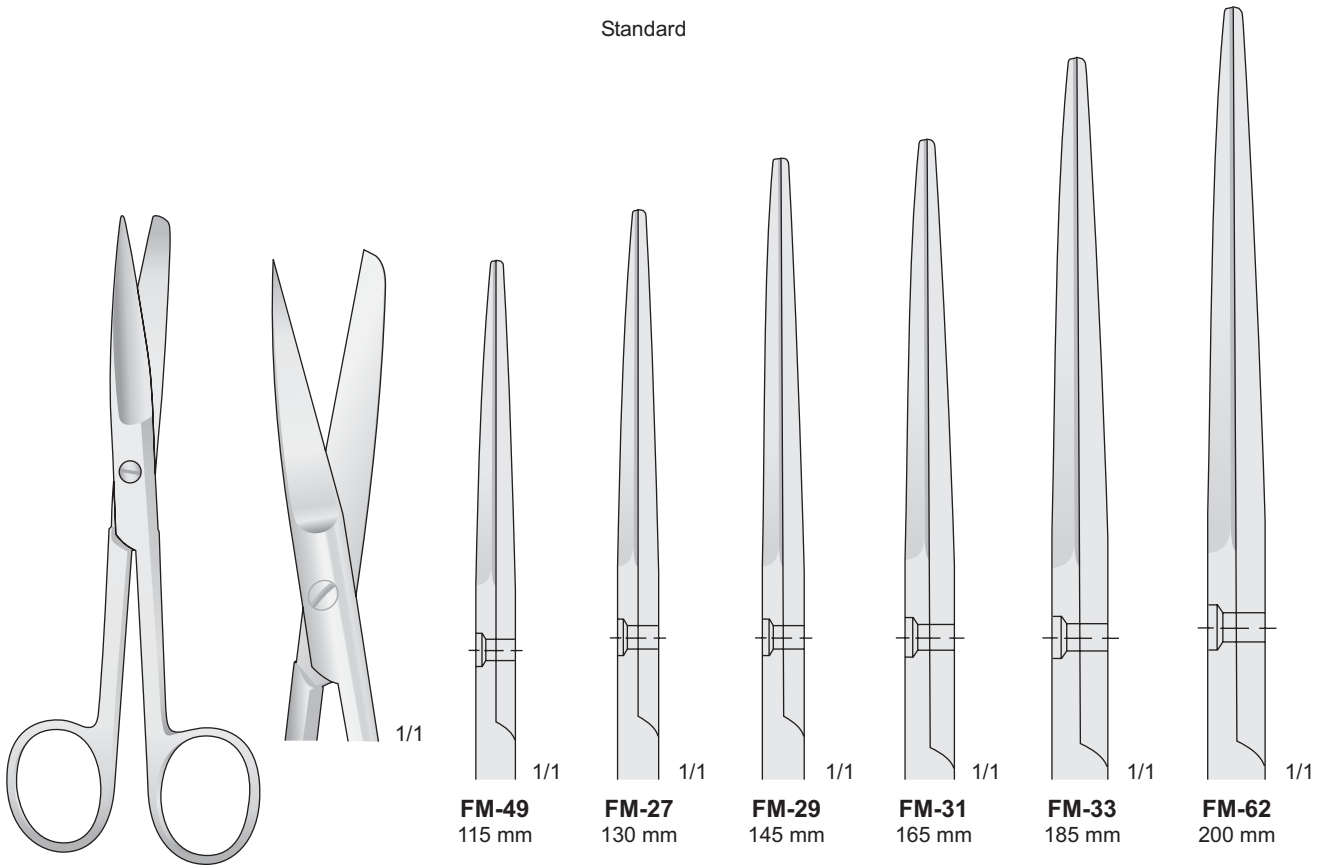

FM-10
145 mm

1/1

FM-38
165 mm

1/1

FM-40
185 mm

FM-10/FM-40

Standard

FM-27/FM-62