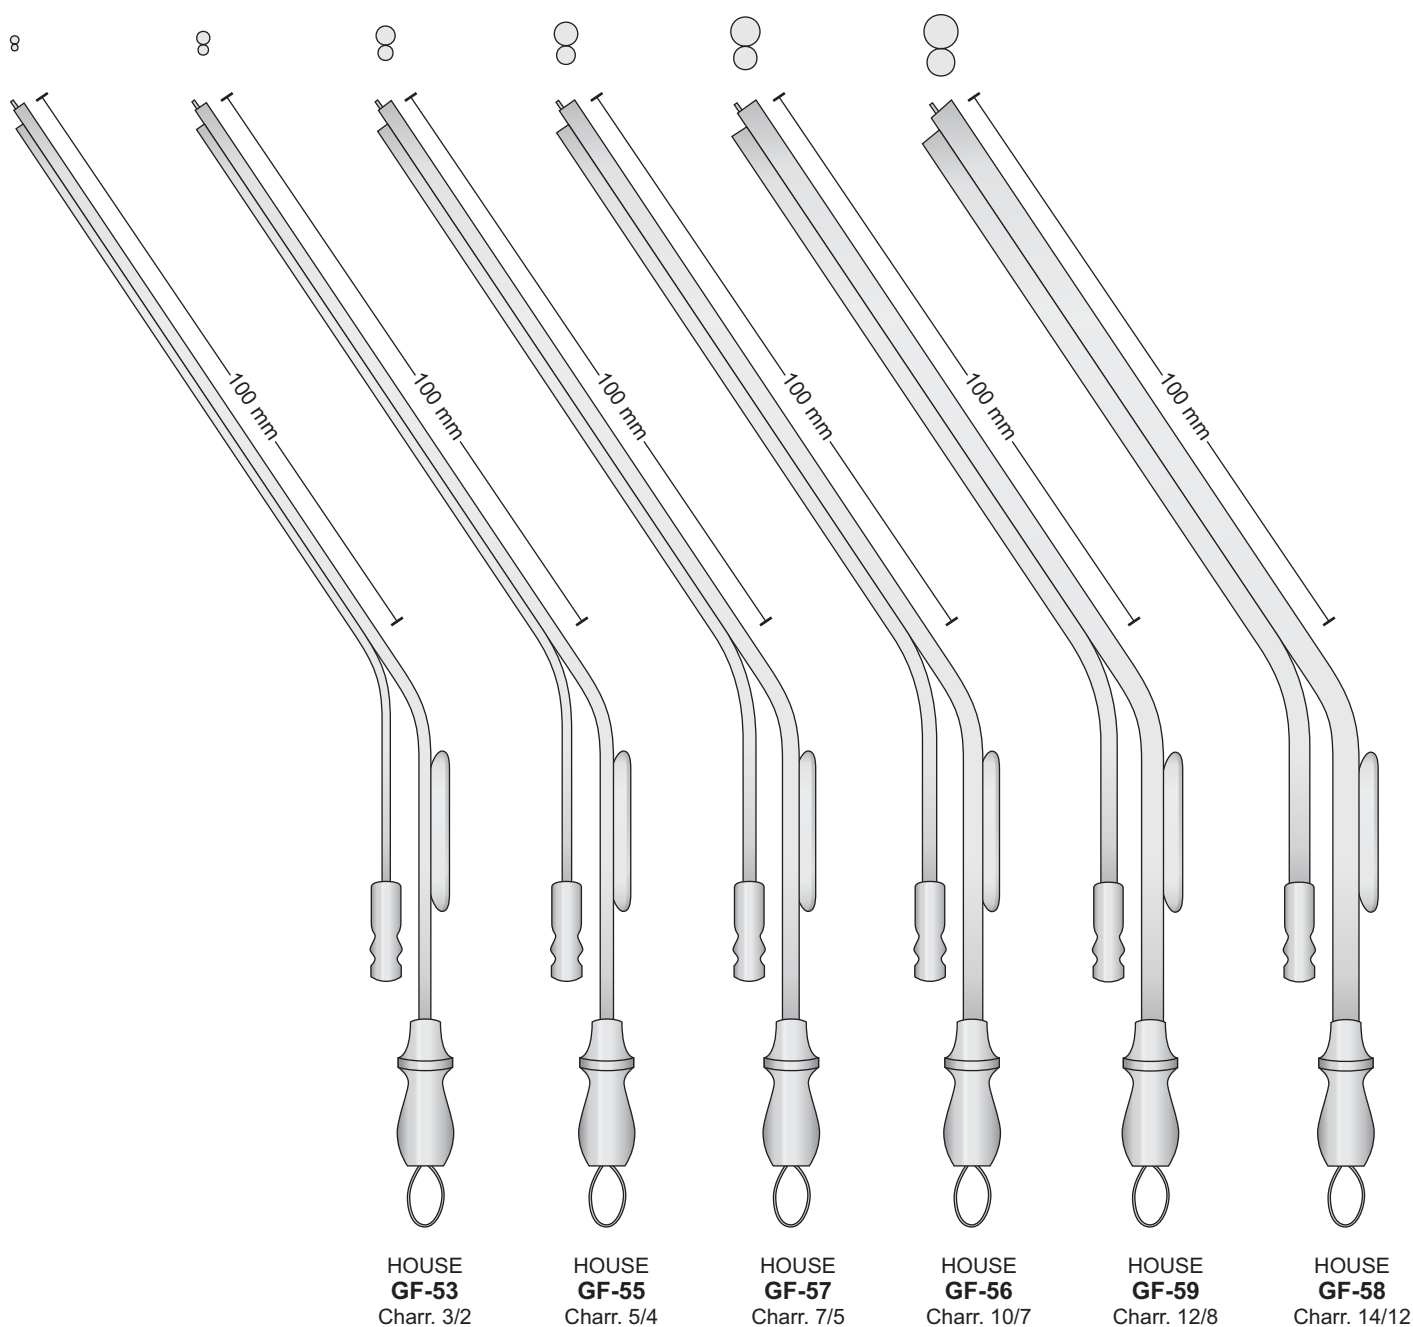

House Saug- und Spülrohr, Luer Konus

Saugrohr
Suction tube
Tubo per aspirazione
Tube d'aspiration

Spülrohr
Irrigation tube
Tubo per irrigazione
Tube d'irrigation

Char. 3	= 1 mm
Char 5	= 1,7 mm
Char 7	= 2,5 mm
Char 10	= 3,3 mm
Char 12	= 4 mm
Char 14	= 4,6 mm

Char. 2	= 0,6 mm
Char 4	= 1,21 mm
Char 5	= 1,7 mm
Char 7	= 2,5 mm
Char 8	= 2,4 mm
Char 12	= 4 mm