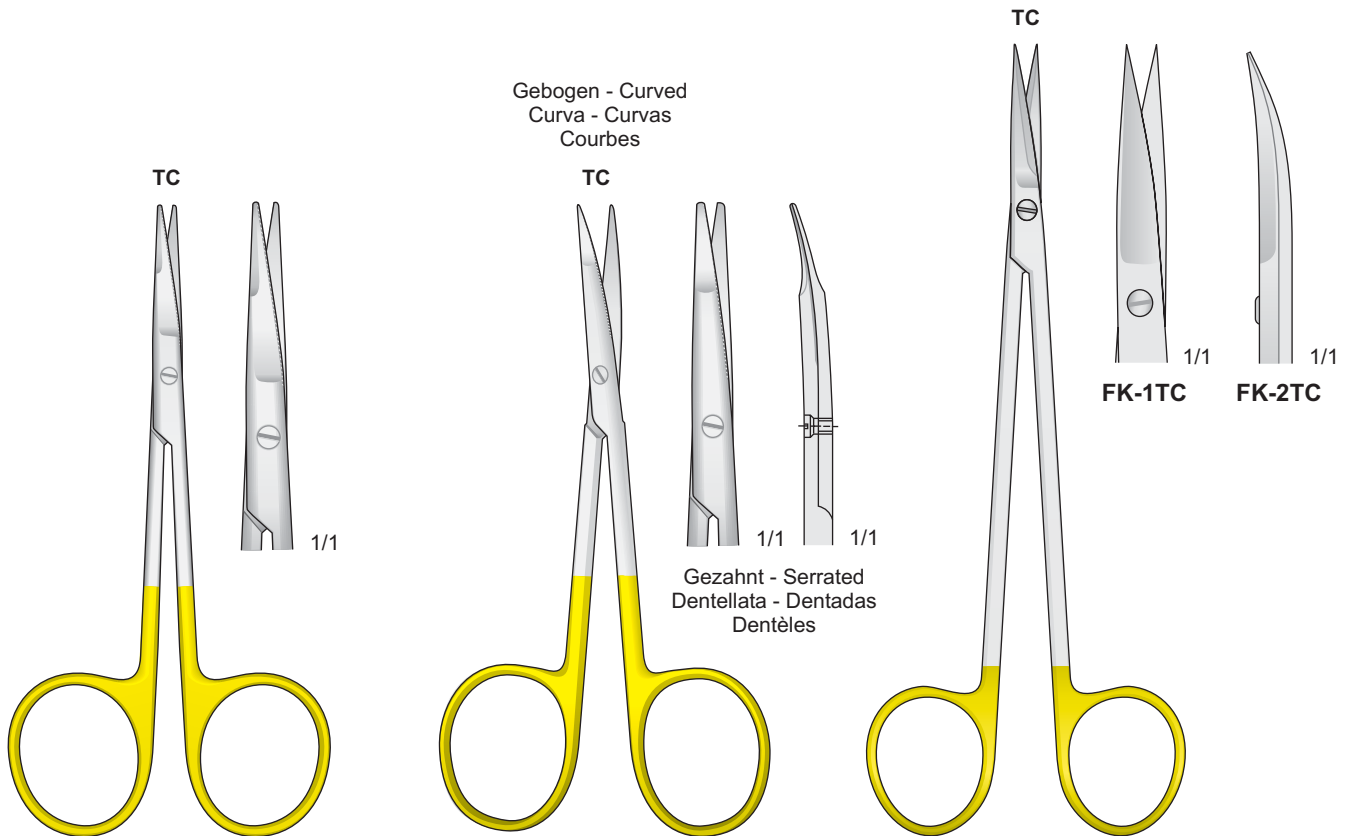

PAR-TYPE
FM-316
115 mm

GREENBERG-PAR
FM-317
115 mm

KELLY
FK-1TC/FK-2TC
160 mm