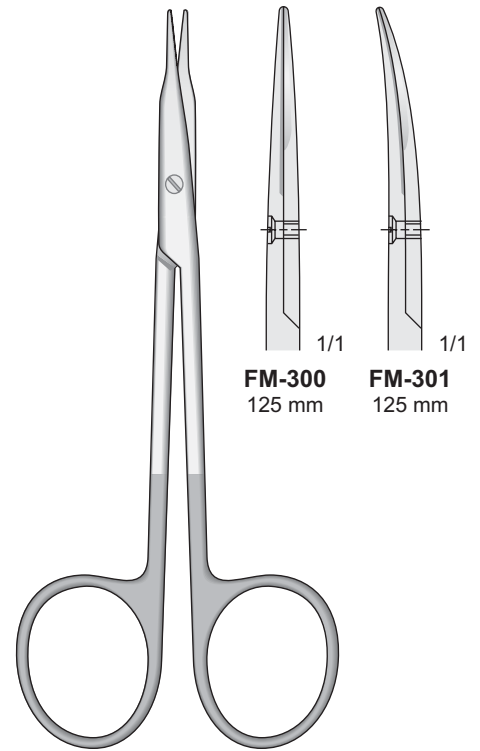

Super Cut

KILNER
FM-296/FM-297
125 mm

Super Cut

METZENBAUM
FM-298/FM-299
125 mm

Super Cut

STEVENS
FM-300/FM-301
125 mm

"Super-cut" scheren micro-schliff für tissue atrauma - "Super-cut" scissors for gripping tissue and cutting interproximally
Forbici "Super-cut" estremamente taglienti per tessuti con riduzione del trauma - Tijeras "super cortes" para cortar tissue-atrauma
Ciseaux "super cut" coupe les tissus en reduisant les risques de traumatisme