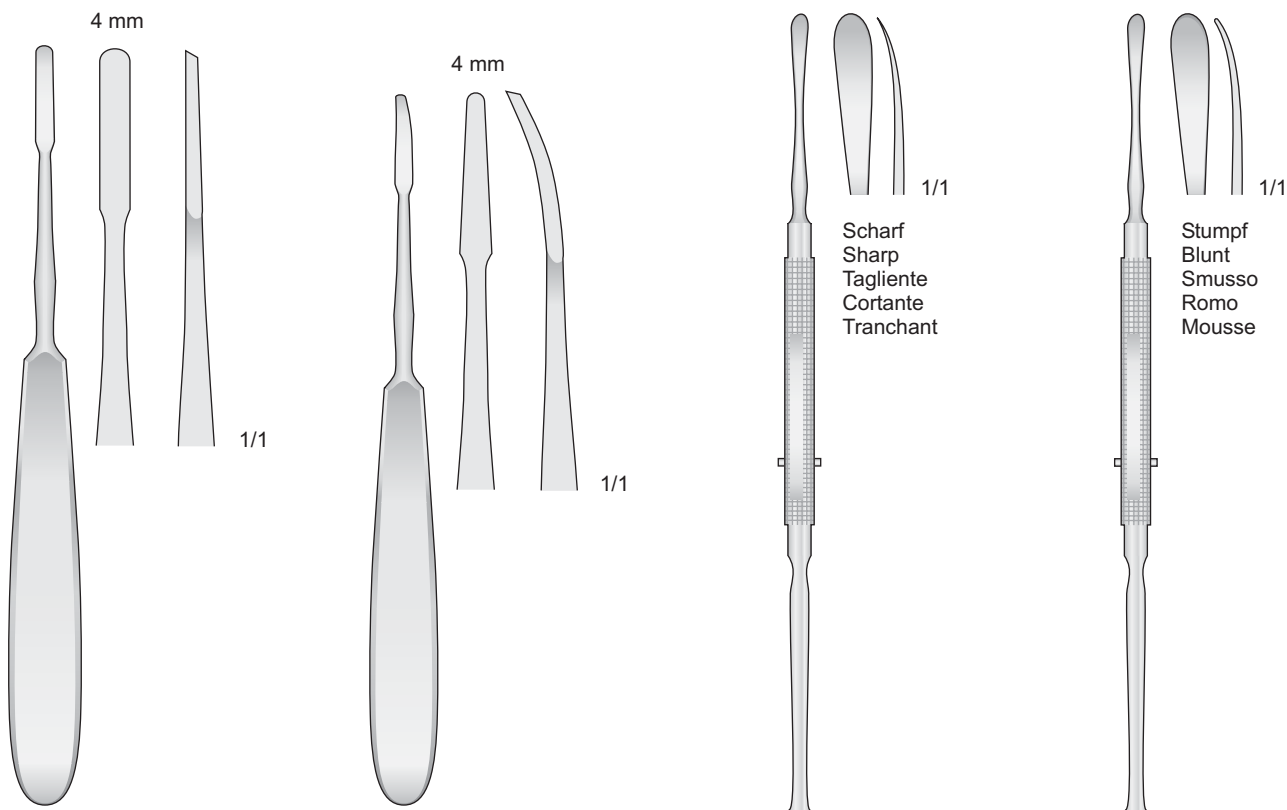

FOMON
FK-264
170 mm

JOSEPH
FK-265
160 mm

FREER
FR-64
190 mm

FREER
FR-65
190 mm