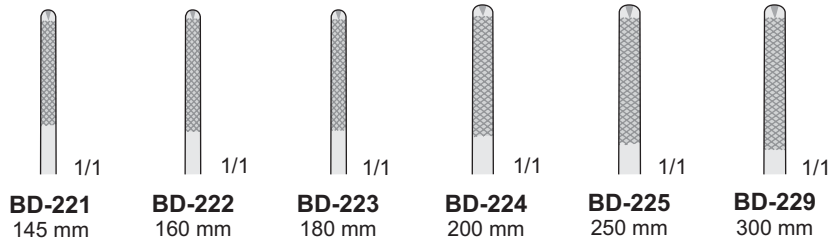

Chirurgische Pinzetten

Tissue forceps

Pinzette chirurgiche

Pinzas quirúrgicas

Pinces chirurgicales

Mit Hartmetalleinsätzen - Tungsten-carbide forceps
Con punta al carburo di tungsteno - Pinzas con tungsteno
Avec plaquettes en carbure de tungstène

TC

BD-221/BD-229

Titan - Titanium - Titanio - Titane