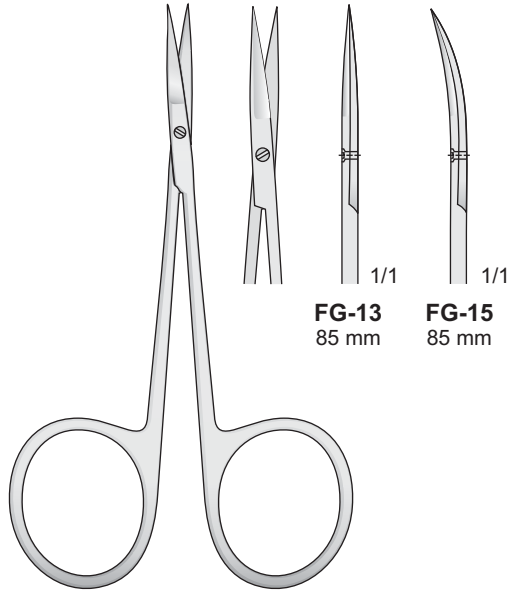

KAYE
FG-218/FG-219
105 mm

Feine Scheren

Delicate scissors

Forbici delicate

Tijeras finas

Ciseaux délicate

Spitz - Pointed - Acute
Agudas - Pointus

MICRO-IRIS
FG-13/FG-15
85 mm