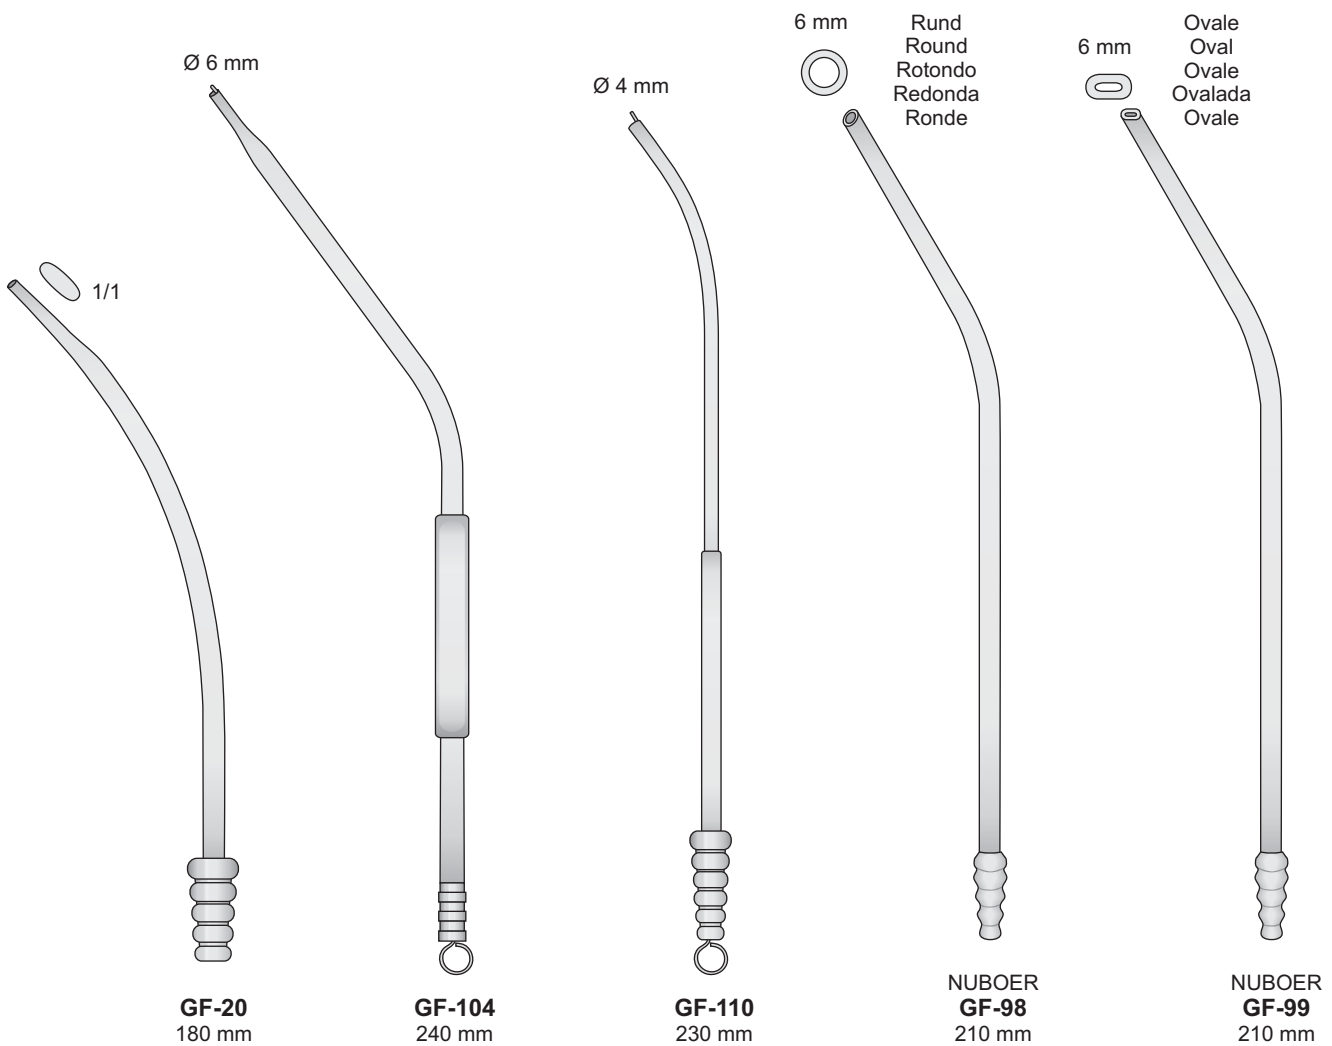

Absaugkanülen

Suctions tubes

Cannule per aspirazione

Cánulas aspiradoras

Canules aspiratrices

Rostfrei
Stainless steel
Acciaio chirurgico
Acero
Acier