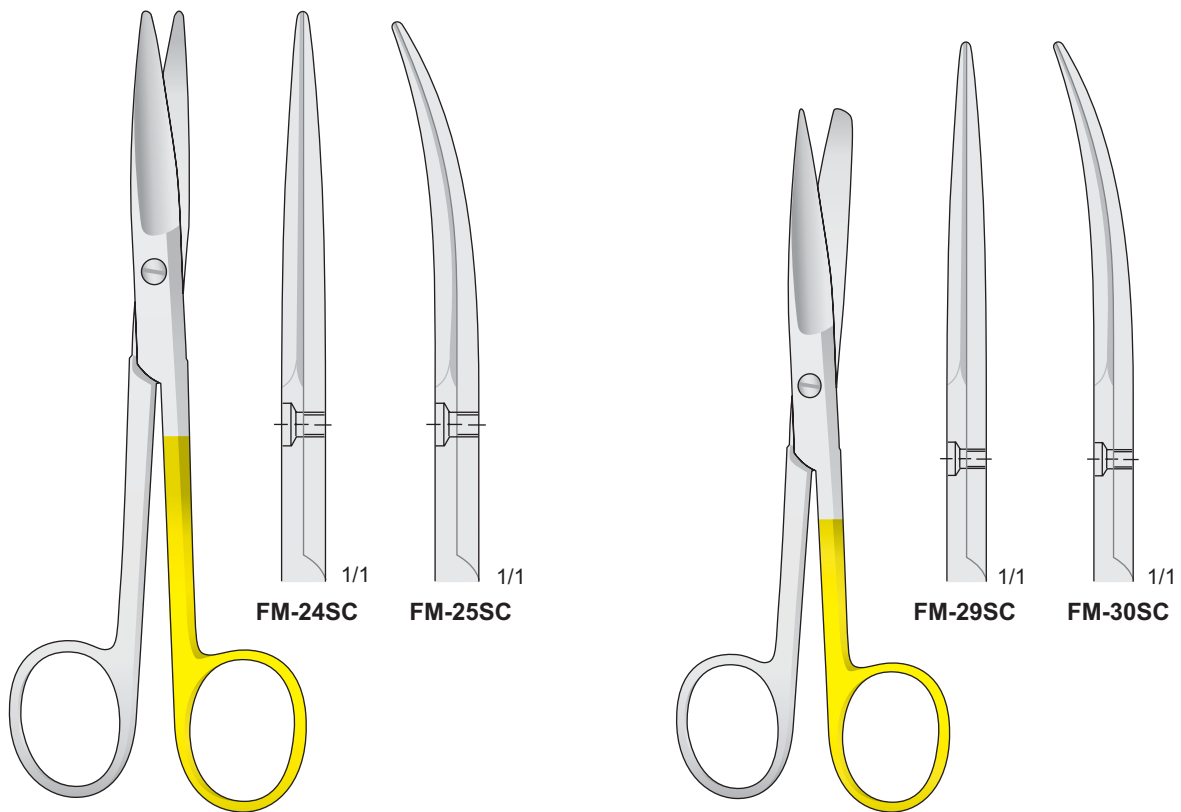

MAYO
FM-24SC/FM25SC
170 mm

FM-29SC/FM30SC
145 mm