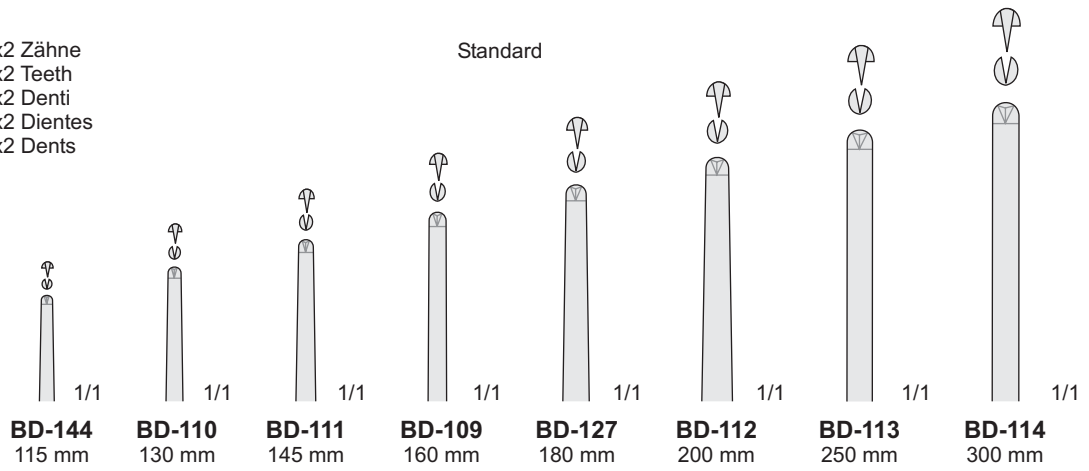

1x2 Zähne
1x2 Teeth
1x2 Denti
1x2 Dientes
1x2 Dents

Standard