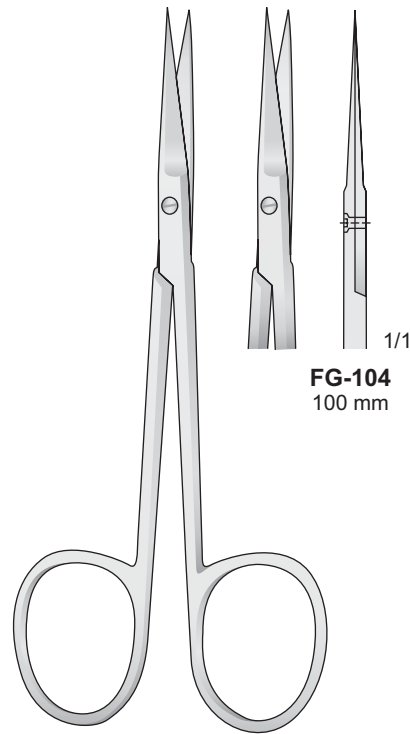

FG-104
100 mm